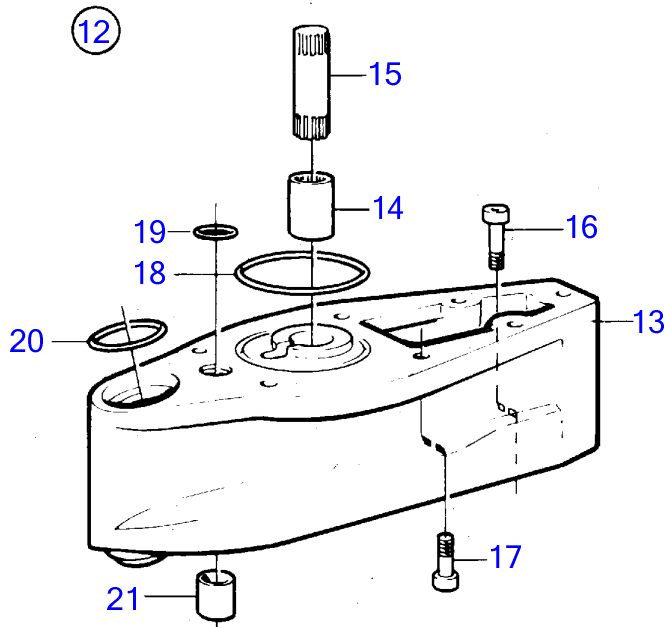

AD41D, D41D, TAMD41D, TMD41D

16576

AD41D, D41D, TAMD41D, TMD41D

REF	PART NO.	QTY	DESCRIPTION
22	3851712	1	Extension kit
23		1	• Intermediate section
24	854684	1	• Splined sleeve
25	959448	3	• Hex. socket screw
26	959461	4	• Hex. socket screw
27	925256	1	• O-ring
28	125017	1	• O-ring
29	941820	1	• O-ring
30	897823	1	• Oil pipe