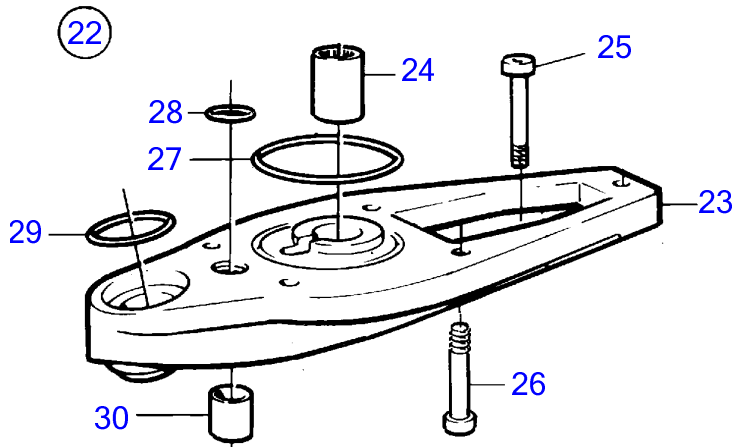

AD41D, D41D, TAMD41D, TMD41D

16576

AD41D, D41D, TAMD41D, TMD41D

REF	PART NO.	QTY	DESCRIPTION
22	3851712	1	Extension kit
23		1	• Intermediate section
24	854684	1	• Splined sleeve
25	959448	3	• Hex. socket screw
26	959461	4	• Hex. socket screw
27	925256	1	• O-ring
28	125017	1	• O-ring
29	941820	1	• O-ring
30	897823	1	• Oil pipe