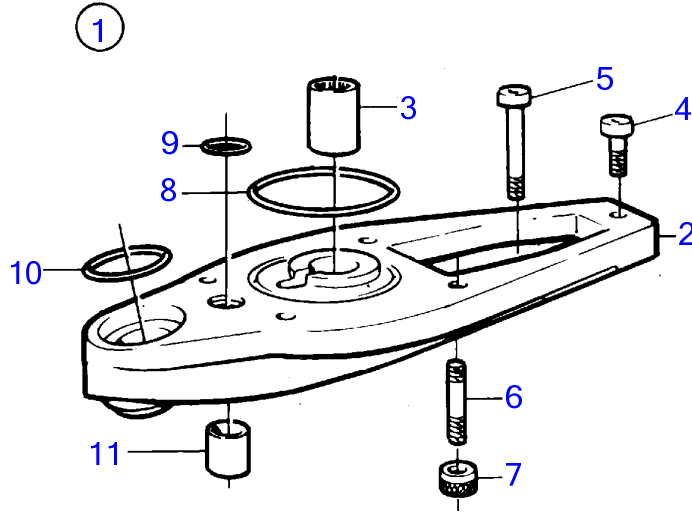

AD41D, D41D, TAMD41D, TMD41D

16576

AD41D, D41D, TAMD41D, TMD41D

REF	PART NO.	QTY	DESCRIPTION
22	3851712	1	Extension kit
23		1	• Intermediate section
24	854684	1	• Splined sleeve
25	959448	3	• Hex. socket screw
26	959461	4	• Hex. socket screw
27	925256	1	• O-ring
28	125017	1	• O-ring
29	941820	1	• O-ring
30	897823	1	• Oil pipe